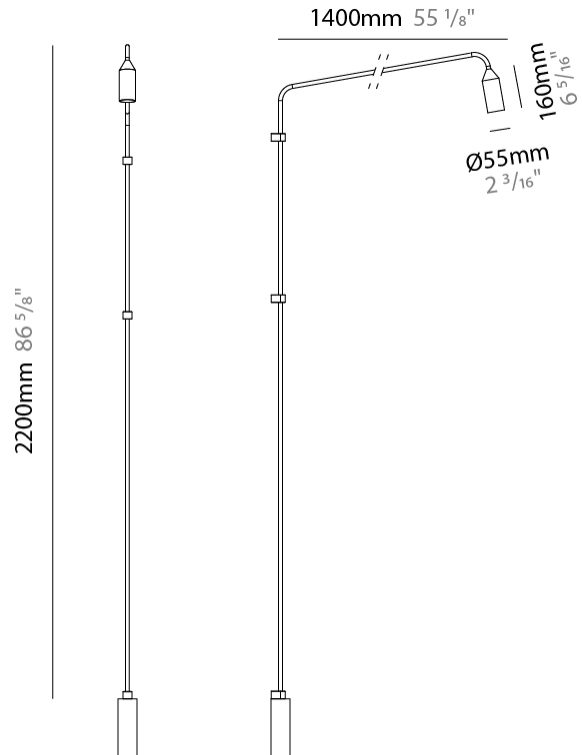

GENERAL

Series: Flamingo
Brand: Platek
Division: Exterior
Mounting Type: Surface
Mounting Location: Wall
Subcategory: Downlight

PHYSICAL

Shape: Abstract
Diameter (mm): 55
Diameter (in): 2 3/16
Height (mm): 2200
Height (in): 86 5/8
Extension (mm): 1400
Extension (in): 55 1/8
Light Distribution: Direct
Weight (kg): 5.8
Weight (lbs): 12.8
Installation Requirement: Waterproof J-Box is included
Screws: No visible screws
Diffuser: Frosted Methacrylate - 2mm
Fixture Finish: [BLK](#) / [WHI](#) / [COR](#)
Fixture Material: Aluminum
Upon Request: Finishes - Anthracite, Bronze

ELECTRICAL

Lamp Type: LED
Input Wattage (W): 9
Total Output Wattage (W): 7.5
Dimming: Non-Dimmable / 0-10V Dimming
Driver Included: No
Driver Location: Remote
Driver Type: Constant Voltage - Universal
Driver Class: Class 2
Input Voltage (V): 120 - 277
Constant Voltage (V): 24

LED

Number of LEDs: 1
Color Temperature (°K): 3000
Max. Delivered Lumen (lm): 385
Nominal Lumen (lm): 705
CRI: >80 CRI
Lamp Life (hrs): 60000

OPTICAL

Optic°: 76
Beam Angle: Diffused

RATINGS AND CERTIFICATIONS

Certified By: Certified for North American Standards
IP rating: IP65
IK Rating: IK06
Bug Rating: B0 U0 G0
Upon Request: Higher Maximum Ambient Temperature