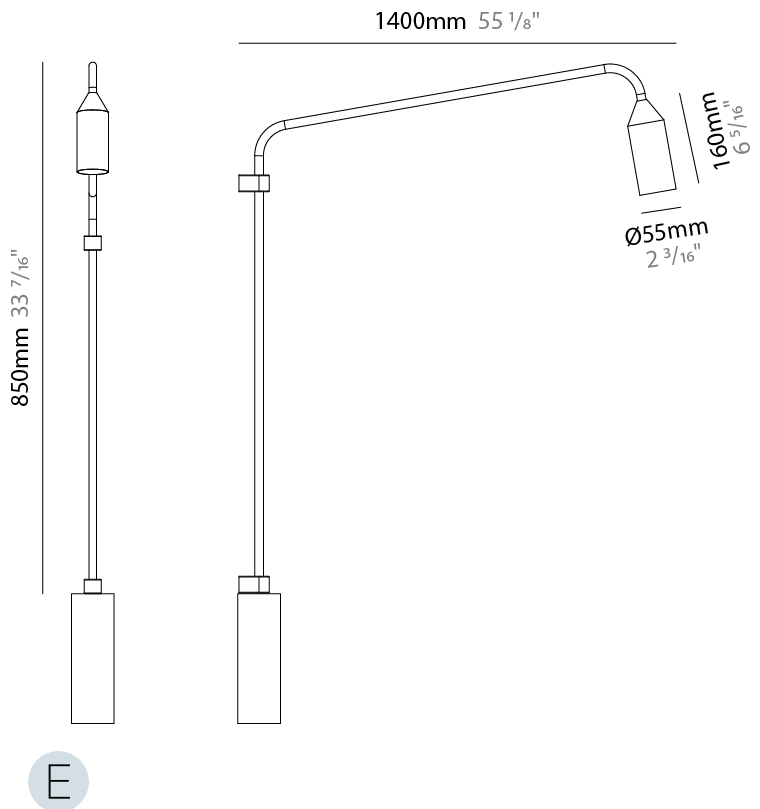

GENERAL

Series: Flamingo
Brand: Platek
Division: Exterior
Mounting Type: Surface
Mounting Location: Wall
Subcategory: Downlight

PHYSICAL

Shape: Abstract
Diameter (mm): 55
Diameter (in): 2 3/16
Height (mm): 850
Height (in): 33 7/16
Extension (mm): 1400
Extension (in): 55 1/8
Light Distribution: Direct
Weight (kg): 5
Weight (lbs): 11
Installation Requirement: Waterproof J-Box is included
Screws: No visible screws
Diffuser: Frosted Methacrylate - 2mm
Fixture Finish: [BLK](#) / [WHI](#) / [COR](#)
Fixture Material: Aluminum
Upon Request: Finishes - Anthracite, Bronze

ELECTRICAL

Lamp Type: LED
Input Wattage (W): 9
Total Output Wattage (W): 7.5
Dimming: Non-Dimmable / 0-10V Dimming
Driver Included: No
Driver Location: Remote
Driver Type: Constant Voltage - Universal
Driver Class: Class 2
Housing: ENCP5
Input Voltage (V): 120 - 277
Constant Voltage (V): 24

LED

Number of LEDs: 1
Color Temperature (°K): 3000
Max. Delivered Lumen (lm): 385
Nominal Lumen (lm): 705
CRI: >80 CRI
Lamp Life (hrs): 60000

OPTICAL

Optic°: 76
Beam Angle: Diffused

RATINGS AND CERTIFICATIONS

Certified By: Certified for North American Standards
IP rating: IP65
IK Rating: IK06
Bug Rating: B0 U0 G0
Upon Request: Higher Maximum Ambient Temperature